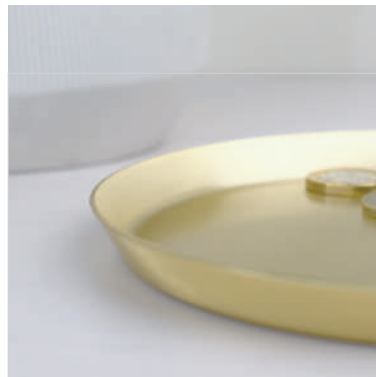

**PRODUCT**  
**RITUAL COIN TRAY**

**COLLECTION 2020**  
**SPECIFICATION BOOKLET**

**PRODUCT**  
**RITUAL COIN TRAY**

**PRODUCT INFORMATION**

**OPTIONS**

**CODE**

**DIMENSIONS (MM)**  
W150 x H12 x D150

**WEIGHT (KG)**  
0.2 (approx)

**MATERIALS**  
Brass

**NOTE**  
\*Custom orders may be subject to a minimum quantity order. Please contact us to discuss.

**FINISH**

● Brass satin

**RIT-B-TRAY**