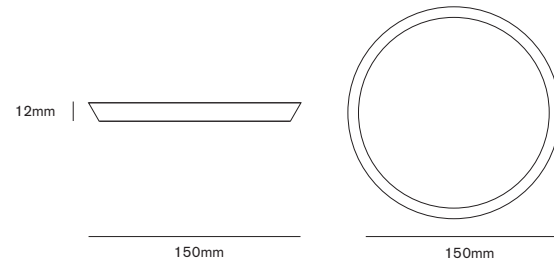

**PRODUCT**  
**RITUAL COIN TRAY**

**COLLECTION 2020**  
**SPECIFICATION BOOKLET**

**PRODUCT**  
**RITUAL COIN TRAY**

**PRODUCT INFORMATION**

**OPTIONS**

**CODE**

**DIMENSIONS (MM)**  
W150 x H12 x D150

**WEIGHT (KG)**  
0.2 (approx)