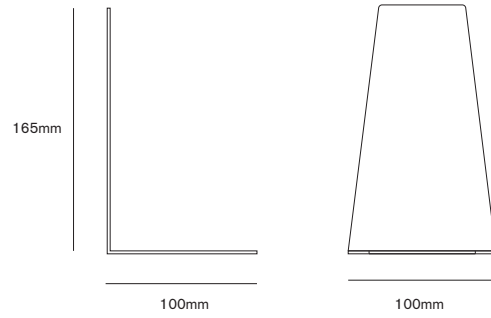

**PRODUCT
RITUAL BOOKEND**

**COLLECTION 2020
SPECIFICATION BOOKLET**

**PRODUCT
RITUAL BOOKEND**

PRODUCT INFORMATION

OPTIONS

CODE

DIMENSIONS (MM)
W72 x H165 x D100

WEIGHT (KG)
0.3 (approx)