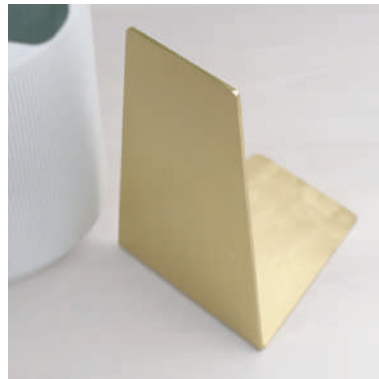

**PRODUCT
RITUAL BOOKEND**

**COLLECTION 2020
SPECIFICATION BOOKLET**

**PRODUCT
RITUAL BOOKEND**

PRODUCT INFORMATION

OPTIONS

CODE

DIMENSIONS (MM)
W72 x H165 x D100

WEIGHT (KG)
0.3 (approx)