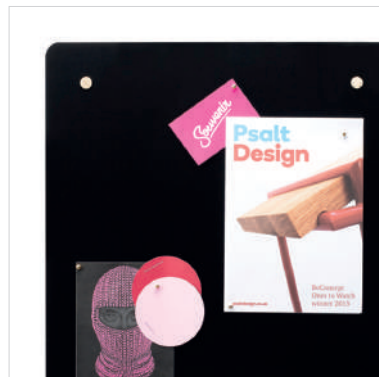

PRODUCT
MYOSOTIS PORTRAIT NOTICE BOARD

COLLECTION 2020
SPECIFICATION BOOKLET

PRODUCT
MYOSOTIS PORTRAIT NOTICE BOARD

PRODUCT INFORMATION

DIMENSIONS (MM)
W380 x H550 x D35

WEIGHT (KG)
2 (approx)

MATERIALS
Sheet Steel
Brass

NOTE
***Custom orders may be**
subject to a minimum
quantity order. Please
contact us to discuss.

OPTIONS

COLOURS

-  **Water Blue (RAL 5021)** **MYO-POR-WB**
-  **Volcanic Black (RAL 9017)** **MYO-POR-VB**
-  **Porcelain White (RAL 9016)** **MYO-POR-LDF**
-  **Graphite Grey (RAL 7024)** **MYO-POR-GG**
-  **Coral Reef (RAL 3022)** **MYO-POR-CR**
-  **Midnight Navy (RAL 5022)** **MYO-POR-MN**
-  **Custom RAL** **MYO-POR-CUS**