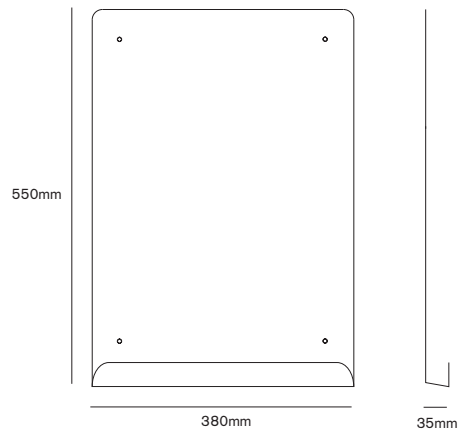

PRODUCT
MYOSOTIS PORTRAIT NOTICE BOARD

COLLECTION 2020
SPECIFICATION BOOKLET

PRODUCT
MYOSOTIS PORTRAIT NOTICE BOARD

PRODUCT INFORMATION

DIMENSIONS (MM)
W380 x H550 x D35

WEIGHT (KG)
2 (approx)

MATERIALS
Sheet Steel
Brass