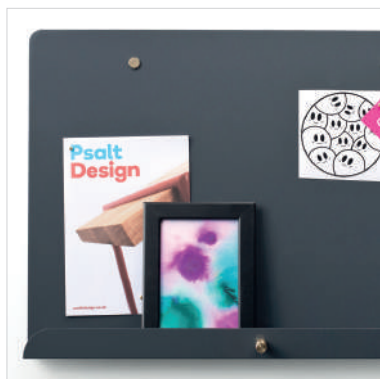

**PRODUCT**  
MYOSOTIS NOTICE BOARD

**COLLECTION 2020**  
SPECIFICATION BOOKLET

**PRODUCT**  
MYOSOTIS NOTICE BOARD

**PRODUCT INFORMATION**

**DIMENSIONS (MM)**  
W550 x H380 x D35

**WEIGHT (KG)**  
2 (approx)

**MATERIALS**  
Sheet Steel  
Brass

**NOTE**  
\*Custom orders may be subject to a minimum quantity order. Please contact us to discuss.

**OPTIONS**

**COLOURS**

- Water Blue (RAL 5021) **MYO-STD-WB**
- Volcanic Black (RAL 9017) **MYO-STD-VB**
- Porcelain White (RAL 9016) **MYO-STD-PW**
- Graphite Grey (RAL 7024) **MYO-STD-GG**
- Coral Reef (RAL 3022) **MYO-STD-CR**
- Midnight Navy (RAL 5022) **MYO-STD-MN**
- LDF Red (RAL 3020) **MYO-STD-LDF**
- Lemon Yellow (RAL 1012) **MYO-STD-LY**
- Purple Red (RAL 3004) **MYO-STD-PR**
- Heather Violet (RAL 4003) **MYO-STD-HV**
- Custom RAL **MYO-STD-CUS**