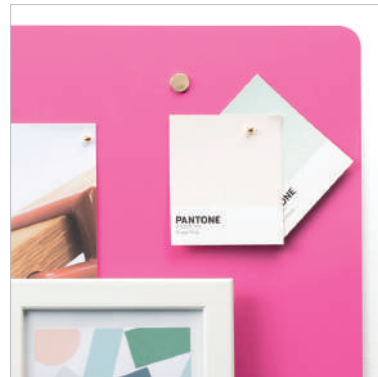

**PRODUCT**  
MYOSOTIS NOTICE BOARD

**COLLECTION 2020**  
SPECIFICATION BOOKLET

**PRODUCT**  
MYOSOTIS NOTICE BOARD

**PRODUCT INFORMATION**

**DIMENSIONS (MM)**  
W550 x H380 x D35

**WEIGHT (KG)**  
2 (approx)

**MATERIALS**  
Sheet Steel  
Brass

**NOTE**  
\*Custom orders may be subject to a minimum quantity order. Please contact us to discuss.

**OPTIONS**

**COLOURS**

- Water Blue (RAL 5021) **MYO-STD-WB**
- Volcanic Black (RAL 9017) **MYO-STD-VB**
- Porcelain White (RAL 9016) **MYO-STD-PW**
- Graphite Grey (RAL 7024) **MYO-STD-GG**
- Coral Reef (RAL 3022) **MYO-STD-CR**
- Midnight Navy (RAL 5022) **MYO-STD-MN**
- LDF Red (RAL 3020) **MYO-STD-LDF**
- Lemon Yellow (RAL 1012) **MYO-STD-LY**
- Purple Red (RAL 3004) **MYO-STD-PR**
- Heather Violet (RAL 4003) **MYO-STD-HV**
- Custom RAL **MYO-STD-CUS**