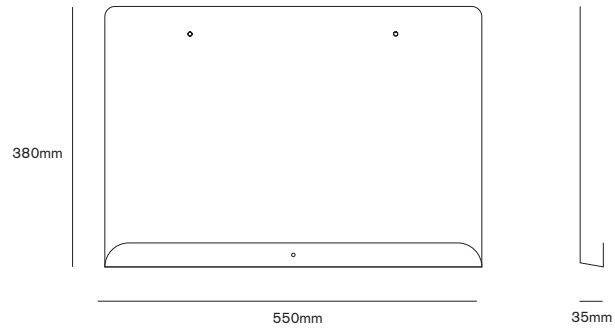

**PRODUCT**  
MYOSOTIS NOTICE BOARD

**COLLECTION 2020**  
SPECIFICATION BOOKLET

**PRODUCT**  
MYOSOTIS NOTICE BOARD

**PRODUCT INFORMATION**

**DIMENSIONS (MM)**  
W550 x H380 x D35

**WEIGHT (KG)**  
2 (approx)

**MATERIALS**  
Sheet Steel  
Brass

**NOTE**  
\*Custom orders may be subject to a minimum quantity order. Please contact us to discuss.

**OPTIONS**

**COLOURS**

- Water Blue (RAL 5021) **MYO-STD-WB**
- Volcanic Black (RAL 9017) **MYO-STD-VB**
- Porcelain White (RAL 9016) **MYO-STD-PW**
- Graphite Grey (RAL 7024) **MYO-STD-GG**
- Coral Reef (RAL 3022) **MYO-STD-CR**
- Midnight Navy (RAL 5022) **MYO-STD-MN**
- LDF Red (RAL 3020) **MYO-STD-LDF**
- Lemon Yellow (RAL 1012) **MYO-STD-LY**
- Purple Red (RAL 3004) **MYO-STD-PR**
- Heather Violet (RAL 4003) **MYO-STD-HV**
- Custom RAL **MYO-STD-CUS**