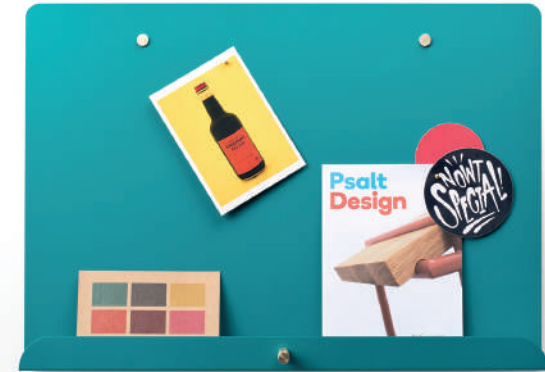

**PRODUCT**  
MYOSOTIS NOTICE BOARD

**COLLECTION 2020**  
SPECIFICATION BOOKLET

**PRODUCT**  
MYOSOTIS NOTICE BOARD

**PRODUCT INFORMATION**

**DIMENSIONS (MM)**  
W550 x H380 x D35

**WEIGHT (KG)**  
2 (approx)

**MATERIALS**  
Sheet Steel  
Brass

**NOTE**  
\*Custom orders may be subject to a minimum quantity order. Please contact us to discuss.

**OPTIONS**

**COLOURS**

- Water Blue (RAL 5021) **MYO-STD-WB**
- Volcanic Black (RAL 9017) **MYO-STD-VB**
- Porcelain White (RAL 9016) **MYO-STD-PW**
- Graphite Grey (RAL 7024) **MYO-STD-GG**
- Coral Reef (RAL 3022) **MYO-STD-CR**
- Midnight Navy (RAL 5022) **MYO-STD-MN**
- LDF Red (RAL 3020) **MYO-STD-LDF**
- Lemon Yellow (RAL 1012) **MYO-STD-LY**
- Purple Red (RAL 3004) **MYO-STD-PR**
- Heather Violet (RAL 4003) **MYO-STD-HV**
- Custom RAL **MYO-STD-CUS**