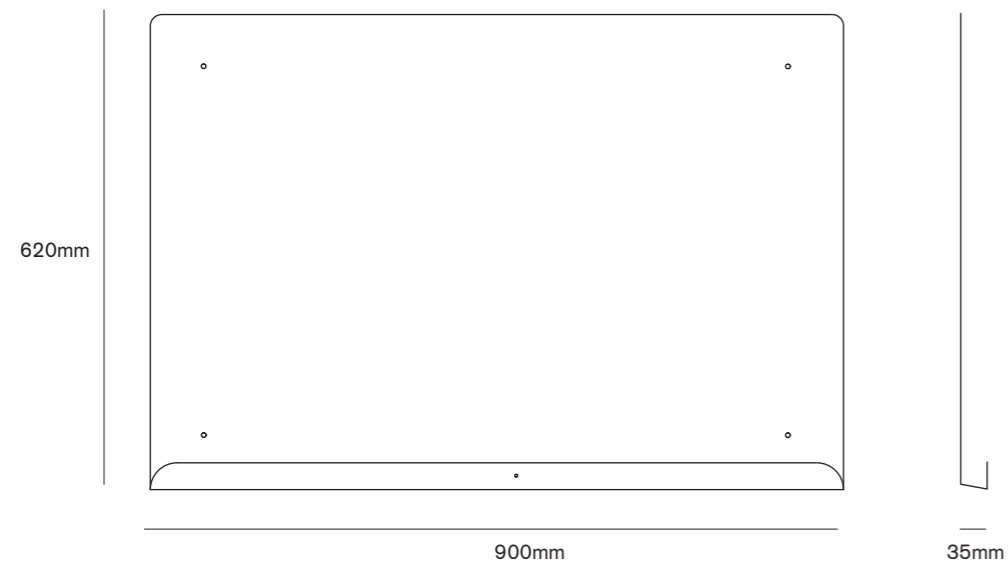

**PRODUCT**  
**MYOSOTIS GRANDE NOTICE BOARD**

**COLLECTION 2020**  
**SPECIFICATION BOOKLET**

**PRODUCT**  
**MYOSOTIS GRANDE NOTICE BOARD**

**PRODUCT INFORMATION**

**DIMENSIONS (MM)**  
W900 x H620 x D35

**WEIGHT (KG)**  
6 (approx)

**MATERIALS**  
Sheet Steel  
Brass

**NOTE**  
\*Custom orders may be subject to a minimum quantity order. Please contact us to discuss.

**OPTIONS**

**COLOURS**

- Water Blue (RAL 5021)** **MYO-GRA-WB**
- Volcanic Black (RAL 9017)** **MYO-GRA-VB**
- Porcelain White (RAL 9016)** **MYO-GRA-PW**
- Graphite Grey (RAL 7024)** **MYO-GRA-GG**
- Coral Reef (RAL 3022)** **MYO-GRA-CR**
- Midnight Navy (RAL 5022)** **MYO-GRA-MN**
- LDF Red (RAL 3020)** **MYO-GRA-LDF**
- Lemon Yellow (RAL 1012)** **MYO-GRA-LY**
- Purple Red (RAL 3004)** **MYO-GRA-PR**
- Heather Violet (RAL 4003)** **MYO-GRA-HV**
- Custom RAL** **MYO-GRA-CUS**