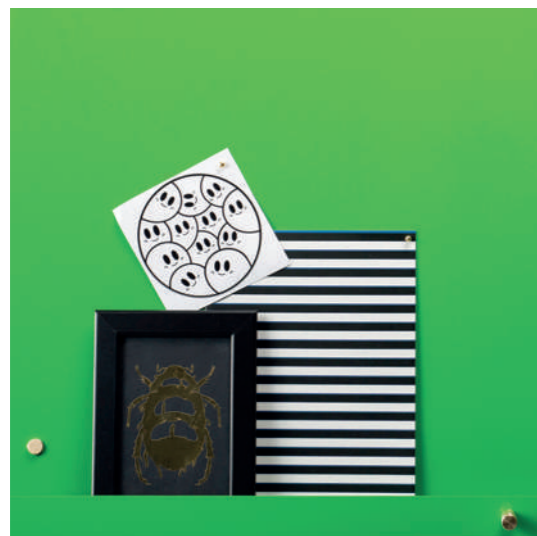

**PRODUCT**  
**MYOSOTIS GRANDE NOTICE BOARD**

**COLLECTION 2020**  
**SPECIFICATION BOOKLET**

**PRODUCT**  
**MYOSOTIS GRANDE NOTICE BOARD**

**PRODUCT INFORMATION**

**DIMENSIONS (MM)**  
W900 x H620 x D35

**WEIGHT (KG)**  
6 (approx)

**MATERIALS**  
Sheet Steel  
Brass

**NOTE**  
\*Custom orders may be subject to a minimum quantity order. Please contact us to discuss.

**OPTIONS**

**COLOURS**

- Water Blue (RAL 5021)** **MYO-GRA-WB**
- Volcanic Black (RAL 9017)** **MYO-GRA-VB**
- Porcelain White (RAL 9016)** **MYO-GRA-PW**
- Graphite Grey (RAL 7024)** **MYO-GRA-GG**
- Coral Reef (RAL 3022)** **MYO-GRA-CR**
- Midnight Navy (RAL 5022)** **MYO-GRA-MN**
- LDF Red (RAL 3020)** **MYO-GRA-LDF**
- Lemon Yellow (RAL 1012)** **MYO-GRA-LY**
- Purple Red (RAL 3004)** **MYO-GRA-PR**
- Heather Violet (RAL 4003)** **MYO-GRA-HV**
- Custom RAL** **MYO-GRA-CUS**