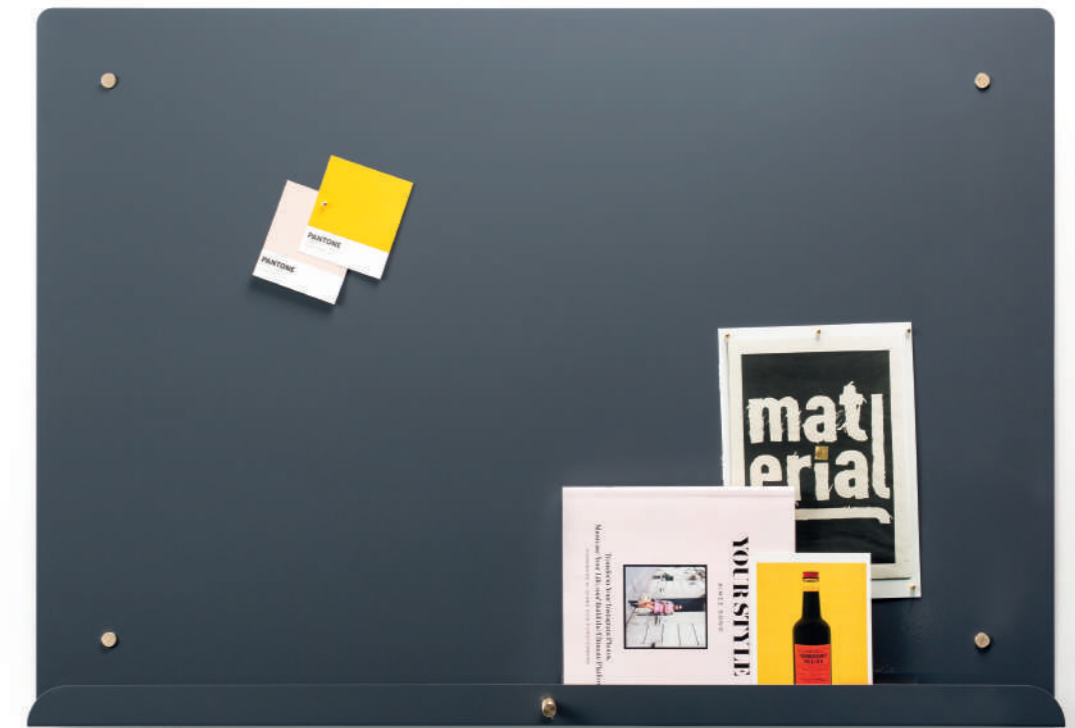

**PRODUCT**  
**MYOSOTIS GRANDE NOTICE BOARD**

**COLLECTION 2020**  
**SPECIFICATION BOOKLET**

**PRODUCT**  
**MYOSOTIS GRANDE NOTICE BOARD**

**PRODUCT INFORMATION**

**DIMENSIONS (MM)**  
W900 x H620 x D35

**WEIGHT (KG)**  
6 (approx)

**MATERIALS**  
Sheet Steel  
Brass

**NOTE**  
\*Custom orders may be subject to a minimum quantity order. Please contact us to discuss.

**OPTIONS**

**COLOURS**

- Water Blue (RAL 5021)** **MYO-GRA-WB**
- Volcanic Black (RAL 9017)** **MYO-GRA-VB**
- Porcelain White (RAL 9016)** **MYO-GRA-PW**
- Graphite Grey (RAL 7024)** **MYO-GRA-GG**
- Coral Reef (RAL 3022)** **MYO-GRA-CR**
- Midnight Navy (RAL 5022)** **MYO-GRA-MN**
- LDF Red (RAL 3020)** **MYO-GRA-LDF**
- Lemon Yellow (RAL 1012)** **MYO-GRA-LY**
- Purple Red (RAL 3004)** **MYO-GRA-PR**
- Heather Violet (RAL 4003)** **MYO-GRA-HV**
- Custom RAL** **MYO-GRA-CUS**