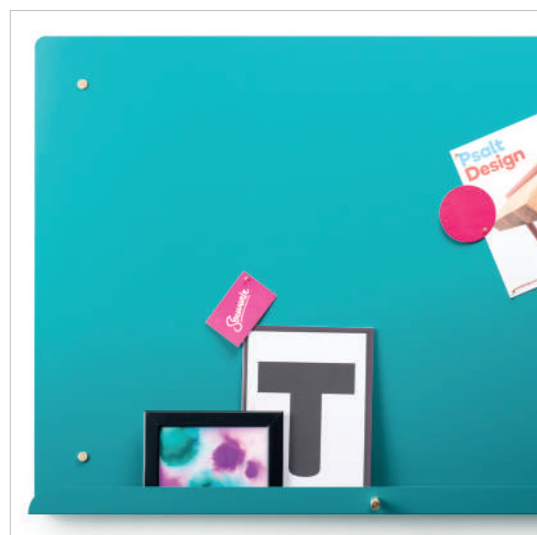

**PRODUCT**  
**MYOSOTIS GRANDE NOTICE BOARD**

**COLLECTION 2020**  
**SPECIFICATION BOOKLET**

**PRODUCT**  
**MYOSOTIS GRANDE NOTICE BOARD**

**PRODUCT INFORMATION**

**DIMENSIONS (MM)**  
W900 x H620 x D35

**WEIGHT (KG)**  
6 (approx)

**MATERIALS**  
Sheet Steel  
Brass

**NOTE**  
\*Custom orders may be subject to a minimum quantity order. Please contact us to discuss.

**OPTIONS**

**COLOURS**

- Water Blue (RAL 5021)** **MYO-GRA-WB**
- Volcanic Black (RAL 9017)** **MYO-GRA-VB**
- Porcelain White (RAL 9016)** **MYO-GRA-PW**
- Graphite Grey (RAL 7024)** **MYO-GRA-GG**
- Coral Reef (RAL 3022)** **MYO-GRA-CR**
- Midnight Navy (RAL 5022)** **MYO-GRA-MN**
- LDF Red (RAL 3020)** **MYO-GRA-LDF**
- Lemon Yellow (RAL 1012)** **MYO-GRA-LY**
- Purple Red (RAL 3004)** **MYO-GRA-PR**
- Heather Violet (RAL 4003)** **MYO-GRA-HV**
- Custom RAL** **MYO-GRA-CUS**