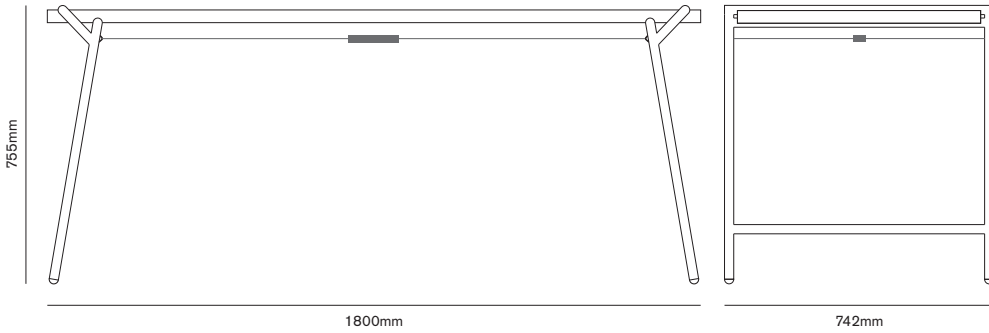

PRODUCT
ATLAS SERIES TABLE

COLLECTION 2020
SPECIFICATION BOOKLET

PRODUCT
ATLAS SERIES TABLE

PRODUCT INFORMATION

OPTIONS

CODE

DIMENSIONS (MM)
W1800 x H757 x D742

WEIGHT (KG)
18 (approx)

MATERIALS
Steel
Oak

NOTE
*Custom orders may be subject to a minimum quantity order. Please contact us to discuss.

COLOURS

- Traffic Black (RAL 9017)** **AT-TA-TB**
- Graphite Grey (RAL 7024)** **AT-TA-GG**
- Light Grey (RAL 7035)** **AT-TA-LG**
- Traffic White (RAL 9016)** **AT-TA-TW**
- Traffic Red (RAL 3020)** **AT-TA-TR**
- Raw Steel (Clear)** **AT-TA-RA**
- Custom RAL** **AT-TA-CUS**