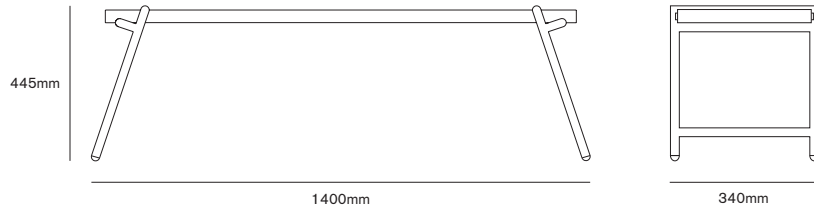

**PRODUCT**  
ATLAS SERIES BENCH

**COLLECTION 2020**  
SPECIFICATION BOOKLET

**PRODUCT**  
ATLAS SERIES BENCH

**PRODUCT INFORMATION**

**DIMENSIONS (MM)**  
W1400 x H445 x D37

**WEIGHT (KG)**  
10 (approx)

**MATERIALS**  
Steel  
Oak

**NOTE**  
\*Custom orders may be subject to a minimum quantity order. Please contact us to discuss.

**OPTIONS**

**COLOURS**

- Traffic Black (RAL 9017)** **AT-BE-TB**
- Graphite Grey (RAL 7024)** **AT-BE-GG**
- Light Grey (RAL 7035)** **AT-BE-LG**
- Traffic White (RAL 9016)** **AT-BE-TW**
- Traffic Red (RAL 3020)** **AT-BE-TR**
- Raw Steel (Clear)** **AT-BE-RA**
- Custom RAL** **AT-BE-CUS**